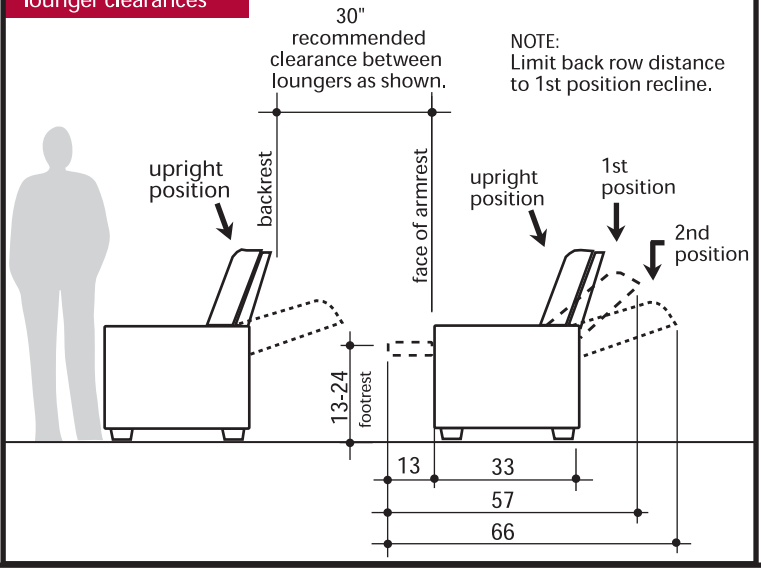

lounger basics

lounger clearances

seating plans

no scale - all dimensions shown are in inches

wedge configuration

Bass Industries, Inc. 355 N.E. 71st Street Miami, FL 33138
 T 305/751-2716 • T 800/346.8575 • F 305/756-6165 • sales@bassind.com