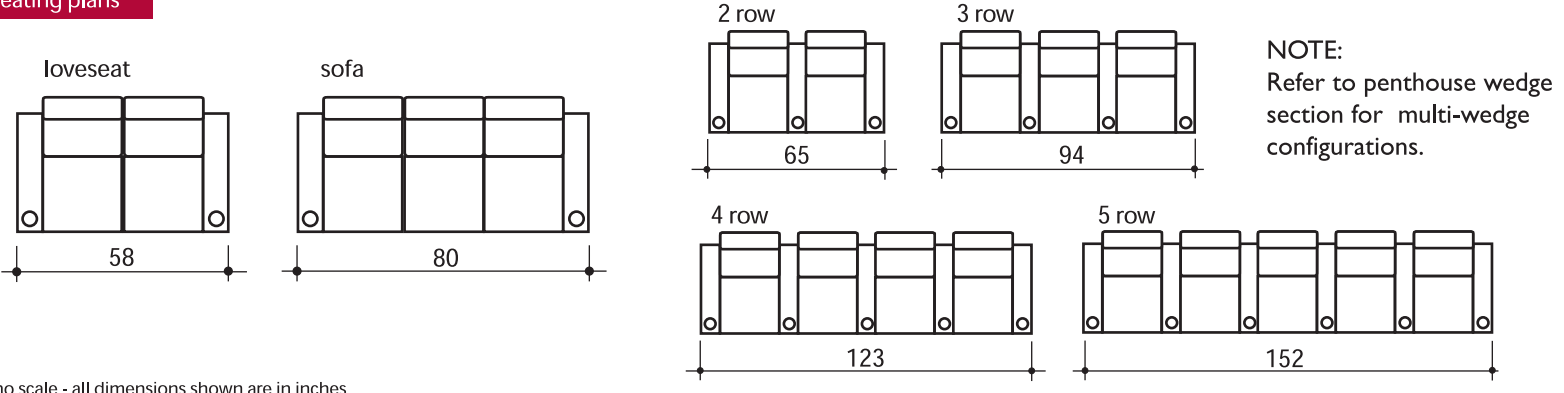

lounger basics

lounger clearances

seating plans

no scale - all dimensions shown are in inches

wedge configuration

Bass Industries, Inc. 355 N.E. 71st Street Miami, FL 33138
 T 305/751-2716 • T 800/346.8575 • F 305/756-6165 • sales@bassind.com