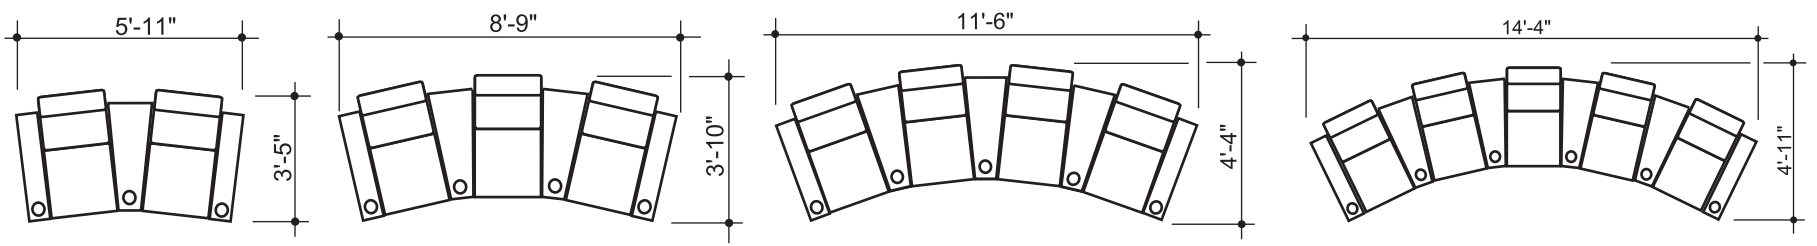

lounger basics

lounger clearances

seating plans

no scale - all dimensions shown are in inches

wedge configuration

Bass Industries, Inc. 355 N.E. 71st Street Miami, FL 33138
 T 305/751-2716 • T 800/346.8575 • F 305/756-6165 • sales@bassind.com