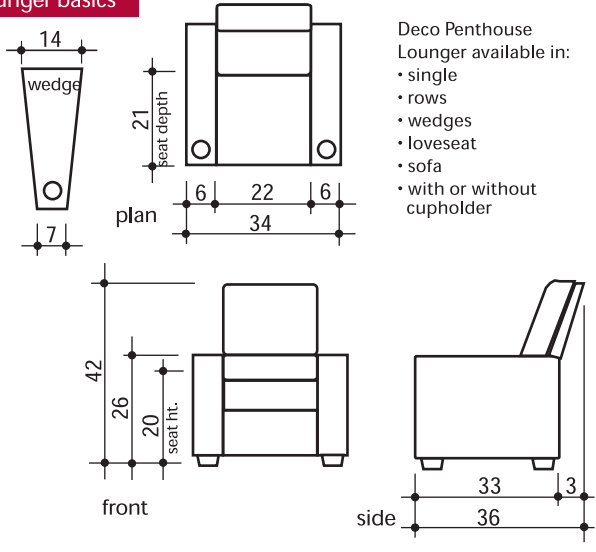

lounger basics

lounger clearances

seating plans

no scale - all dimensions shown are in inches

wedge configuration

Bass Industries, Inc. 355 N.E. 71st Street Miami, FL 33138
 T 305/751-2716 • T 800/346.8575 • F 305/756-6165 • sales@bassind.com