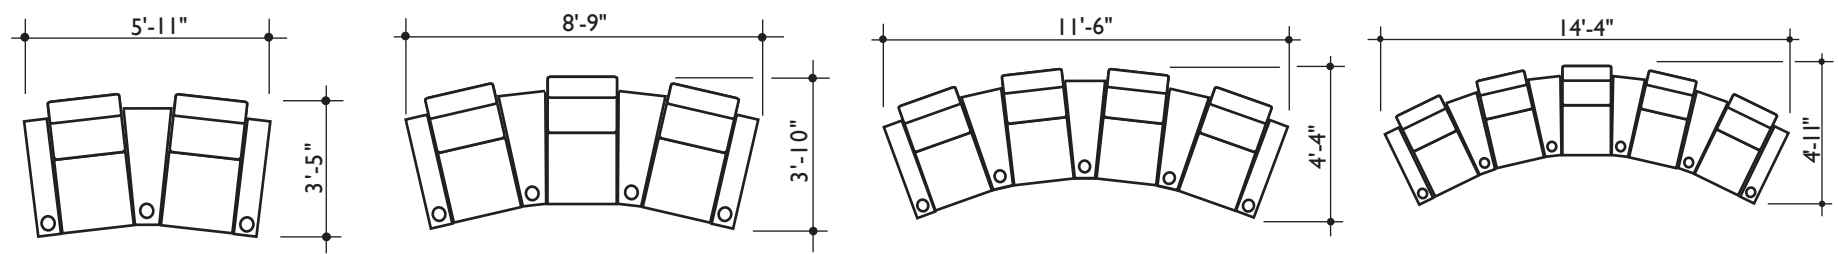

lounger basics

lounger clearances

seating plans

no scale - all dimensions are shown in inches

wedge configuration

Bass Industries, Inc. 355 N.E. 71st Street Miami, FL 33138
 T 305/751-2716 • T 800/346.8575 • F 305/756-6165 • sales@bassind.com