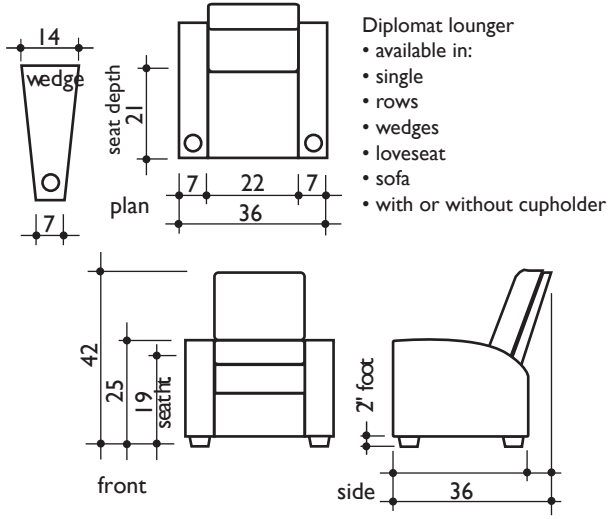

lounger basics

lounger clearances

seating plans

no scale - all dimensions are shown in inches

wedge configuration

Bass Industries, Inc. 355 N.E. 71st Street Miami, FL 33138
 T 305/751-2716 • T 800/346.8575 • F 305/756-6165 • sales@bassind.com