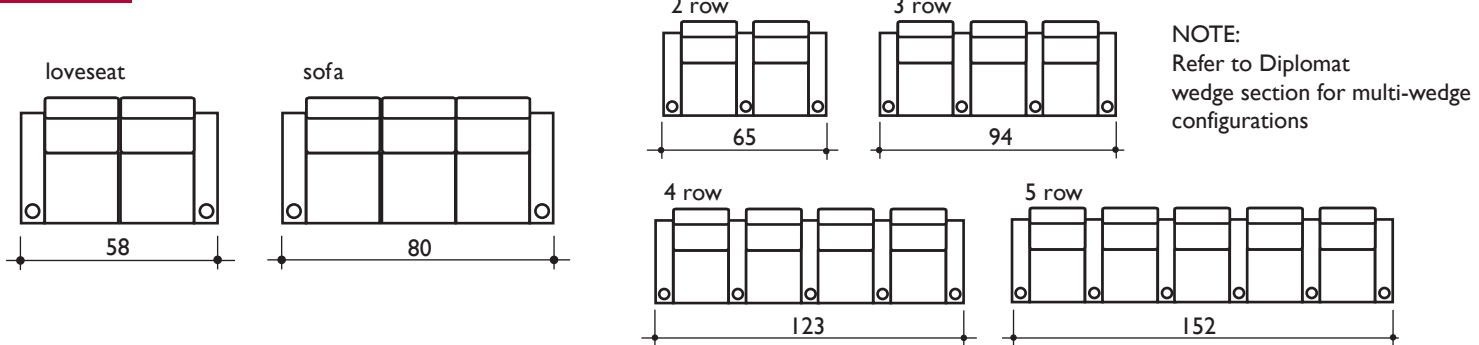

lounger basics

lounger clearances

seating plans

no scale - all dimensions are shown in inches

wedge configuration

Bass Industries, Inc. 355 N.E. 71st Street Miami, FL 33138
 T 305/751-2716 • T 800/346.8575 • F 305/756-6165 • sales@bassind.com