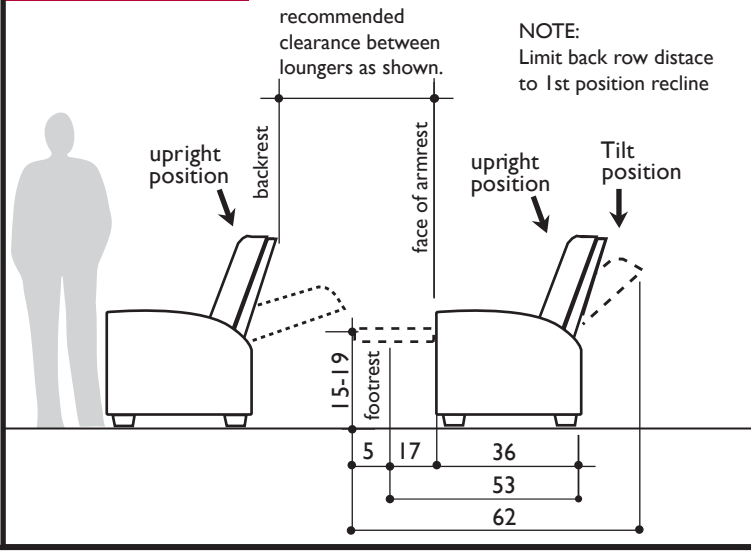

lounger basics

lounger clearances

seating plans

no scale - all dimensions are shown in inches

wedge configuration

Bass Industries, Inc. 355 N.E. 71st Street Miami, FL 33138
 T 305/751-2716 • T 800/346.8575 • F 305/756-6165 • sales@bassind.com