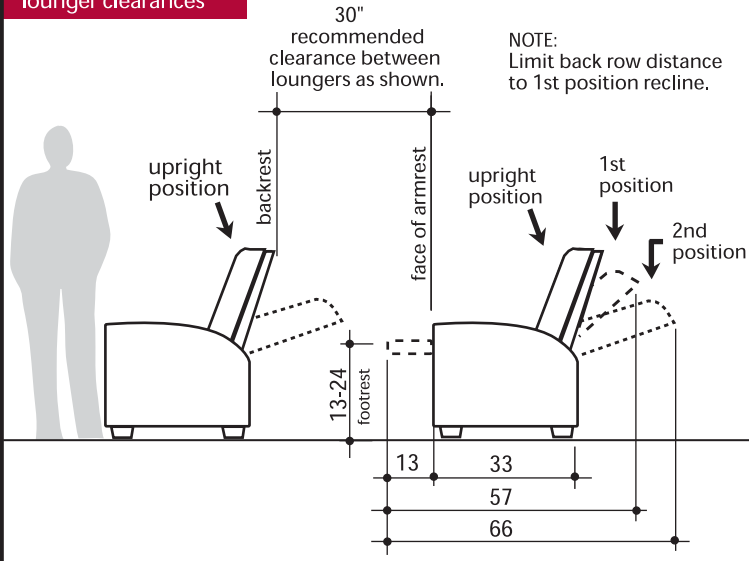

lounger basics

lounger clearances

seating plans

no scale - all dimensions shown are in inches

wedge configuration

Bass Industries, Inc. 355 N.E. 71st Street Miami, FL 33138
 T 305/751-2716 • T 800/346.8575 • F 305/756-6165 • sales@bassind.com