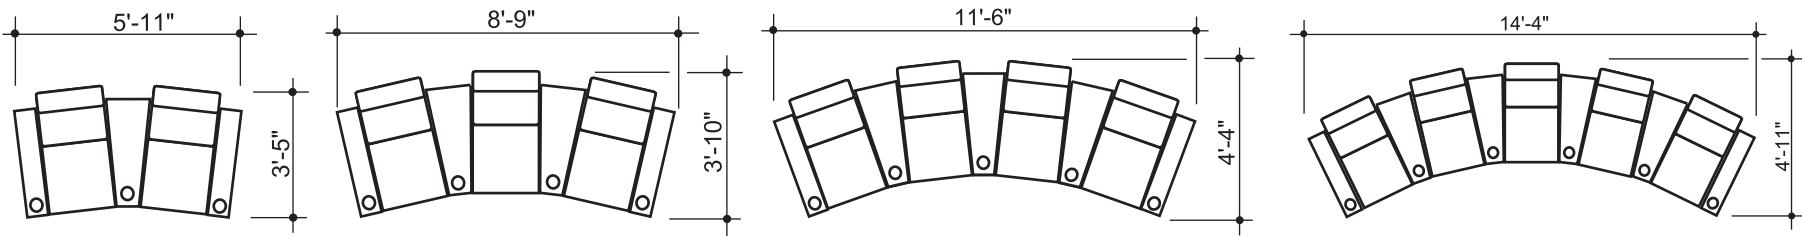

lounger basics

lounger clearances

seating plans

no scale - all dimensions shown are in inches

wedge configuration

Bass Industries, Inc. 355 N.E. 71st Street Miami, FL 33138
 T 305/751-2716 • T 800/346.8575 • F 305/756-6165 • sales@bassind.com