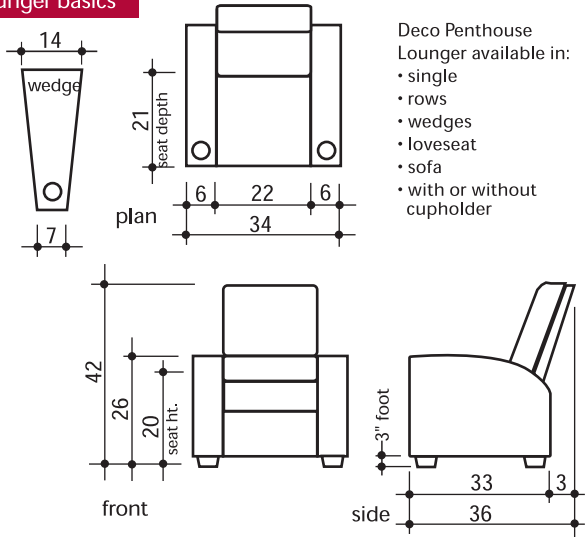

lounger basics

lounger clearances

seating plans

no scale - all dimensions shown are in inches

wedge configuration

Bass Industries, Inc. 355 N.E. 71st Street Miami, FL 33138
 T 305/751-2716 • T 800/346.8575 • F 305/756-6165 • sales@bassind.com