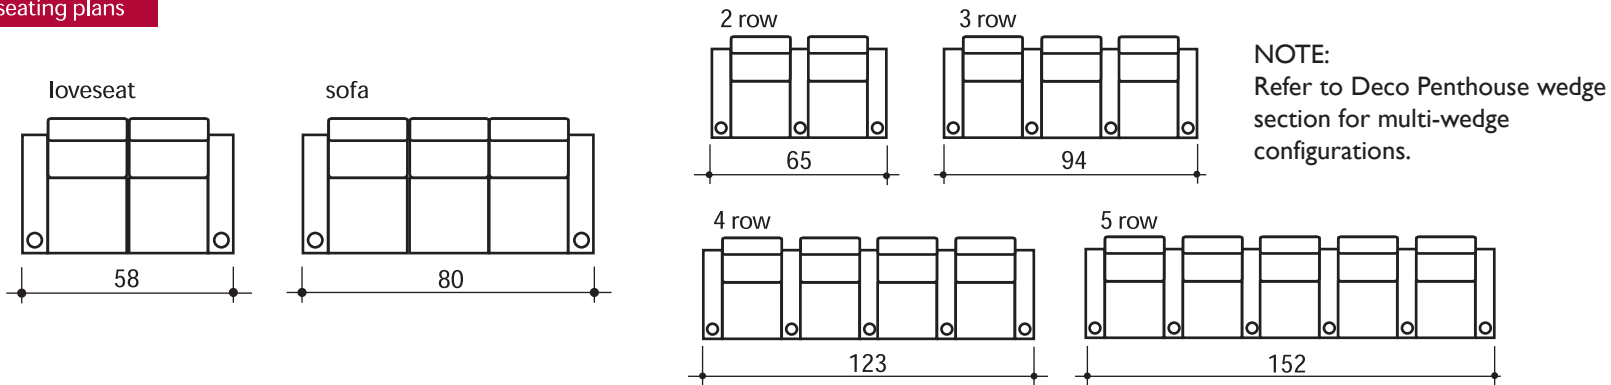

lounger basics

lounger clearances

seating plans

no scale - all dimensions shown are in inches

wedge configuration

Bass Industries, Inc. 355 N.E. 71st Street Miami, FL 33138
 T 305/751-2716 • T 800/346.8575 • F 305/756-6165 • sales@bassind.com