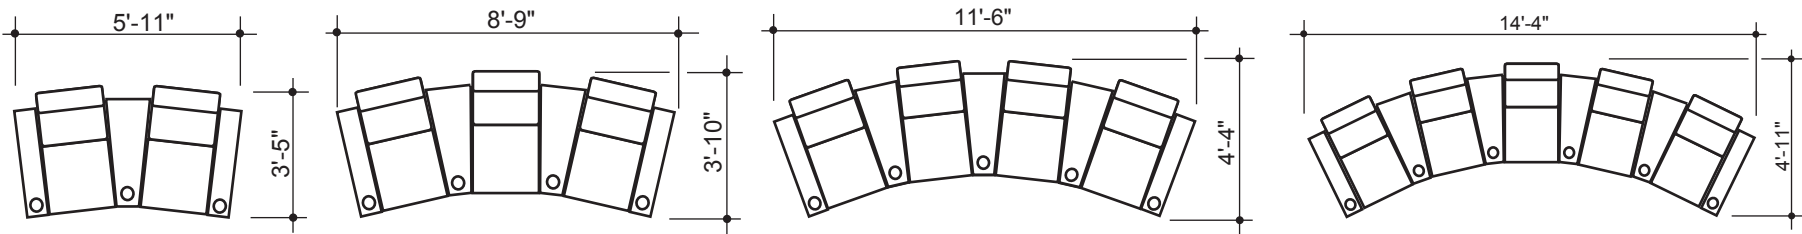

lounger basics

lounger clearances

seating plans

no scale - all dimensions are shown in inches

wedge configuration

Bass Industries, Inc. 355 N.E. 71st Street Miami, FL 33138
 T 305/751-2716 • T 800/346.8575 • F 305/756-6165 • sales@bassind.com