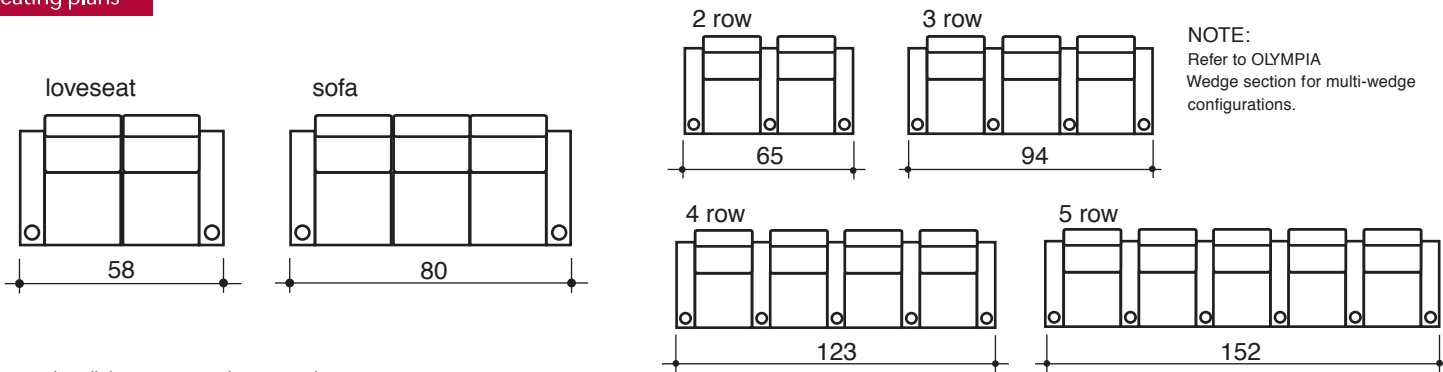

lounger basics

lounger clearances

seating plans

no scale - all dimensions are shown in inches

wedge configuration

Bass Industries, Inc. 355 N.E. 71st Street Miami, FL 33138
 T 305/751-2716 • T 800/346.8575 • F 305/756-6165 • sales@bassind.com