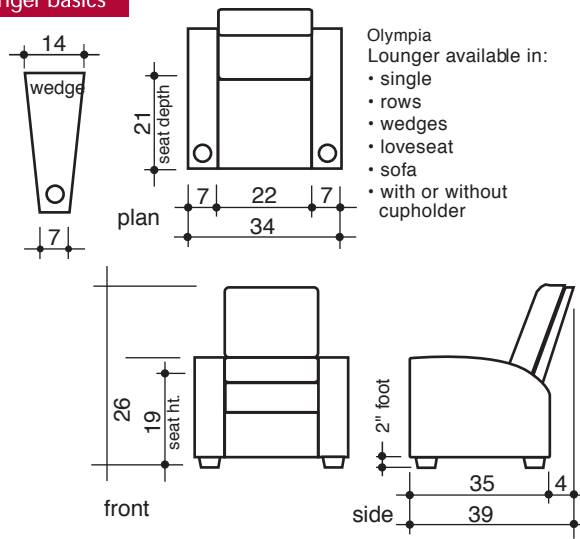

lounger basics

lounger clearances

seating plans

no scale - all dimensions are shown in inches

wedge configuration

Bass Industries, Inc. 355 N.E. 71st Street Miami, FL 33138
 T 305/751-2716 • T 800/346.8575 • F 305/756-6165 • sales@bassind.com