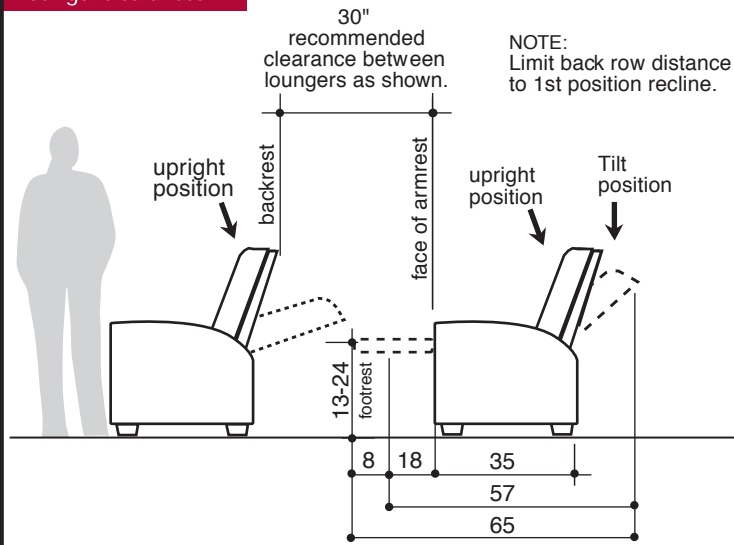

lounger basics

lounger clearances

seating plans

no scale - all dimensions are shown in inches

wedge configuration

Bass Industries, Inc. 355 N.E. 71st Street Miami, FL 33138
 T 305/751-2716 • T 800/346.8575 • F 305/756-6165 • sales@bassind.com