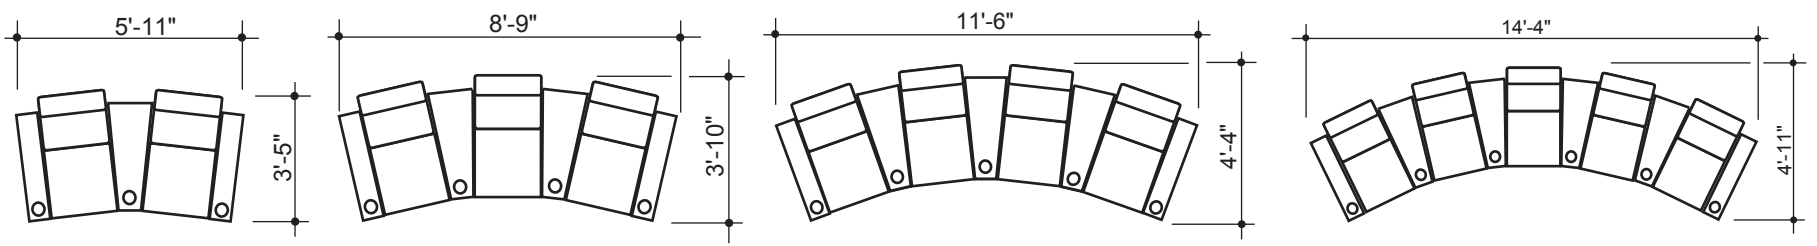

lounger basics

lounger clearances

seating plans

no scale - all dimensions are shown in inches

wedge configuration

Bass Industries, Inc. 355 N.E. 71st Street Miami, FL 33138
 T 305/751-2716 • T 800/346.8575 • F 305/756-6165 • sales@bassind.com