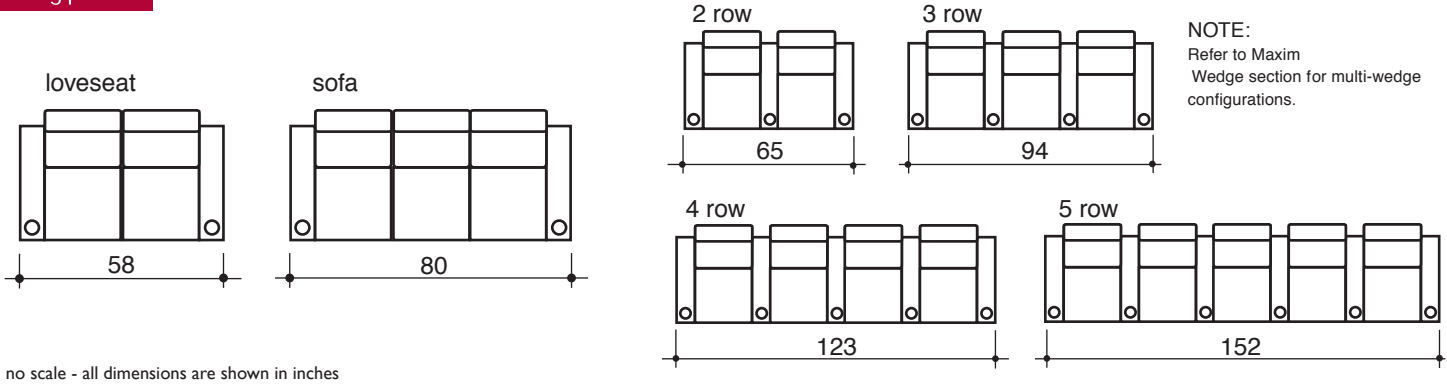

lounger basics

lounger clearances

seating plans

no scale - all dimensions are shown in inches

wedge configuration

Bass Industries, Inc. 355 N.E. 71st Street Miami, FL 33138
 T 305/751-2716 • T 800/346.8575 • F 305/756-6165 • sales@bassind.com