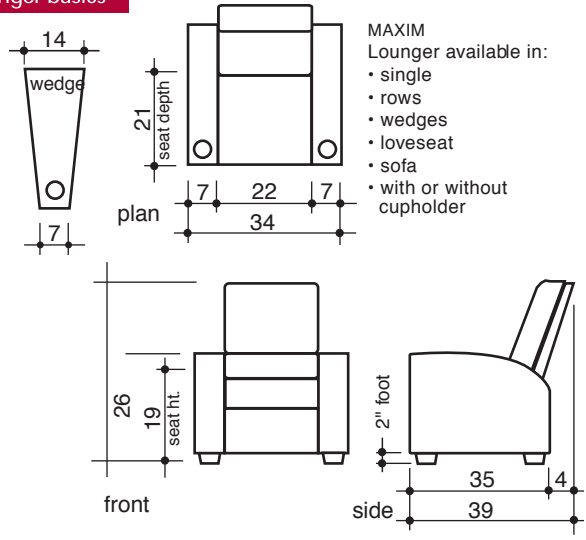

lounger basics

lounger clearances

seating plans

no scale - all dimensions are shown in inches

wedge configuration

Bass Industries, Inc. 355 N.E. 71st Street Miami, FL 33138
 T 305/751-2716 • T 800/346.8575 • F 305/756-6165 • sales@bassind.com