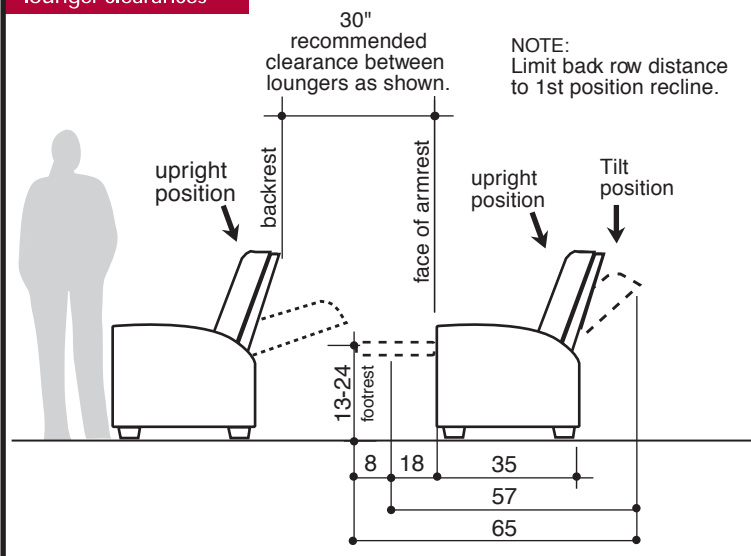

lounger basics

lounger clearances

seating plans

no scale - all dimensions are shown in inches

wedge configuration

Bass Industries, Inc. 355 N.E. 71st Street Miami, FL 33138
 T 305/751-2716 • T 800/346.8575 • F 305/756-6165 • sales@bassind.com